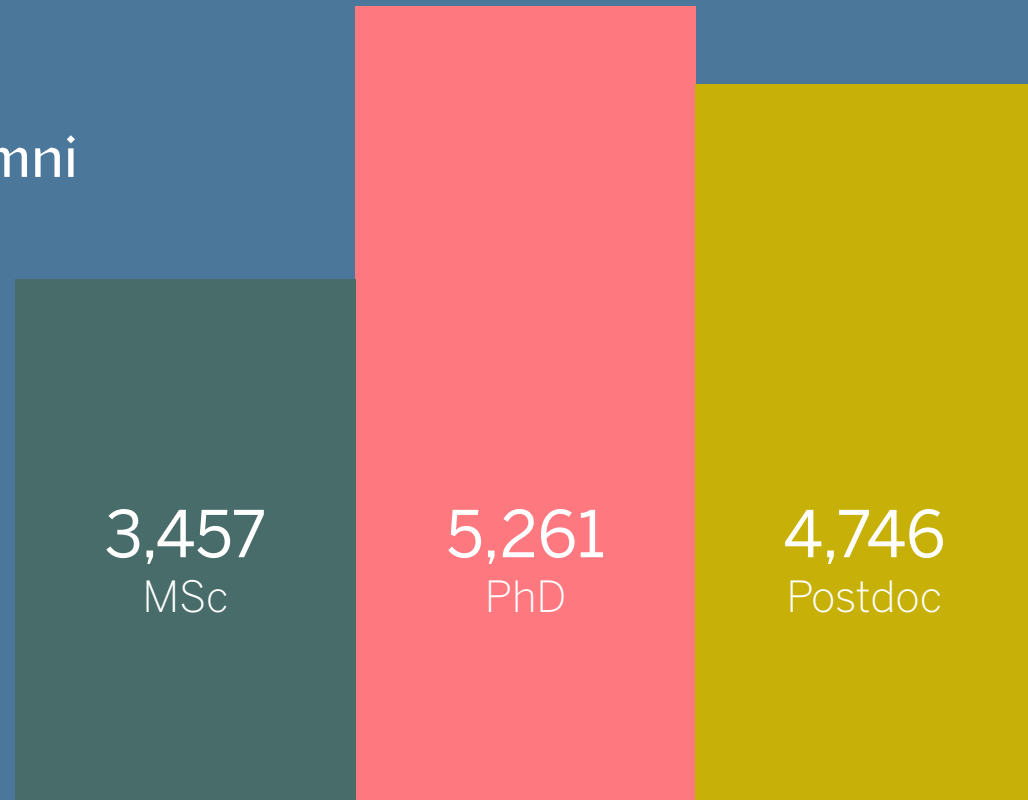

Alumni

350
startup companies
established by
Weizmann alumni
and postdocs

~900
Weizmann alumni
work at the Institute

Since the establishment of the graduate school in 1958