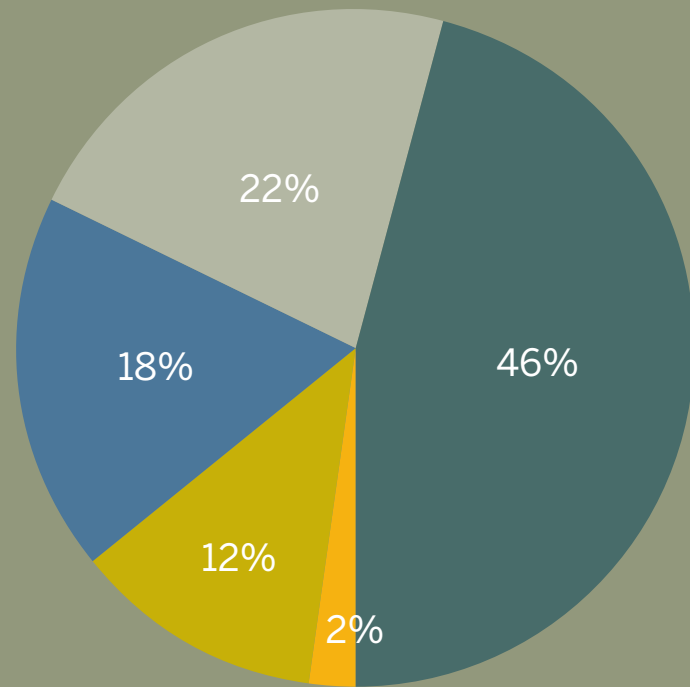

Budget

Income

- Philanthropy
- Research grants
- Government
- Return from endowment
- Other

NIS 2.4 Billion
2023-2024
Fiscal Year