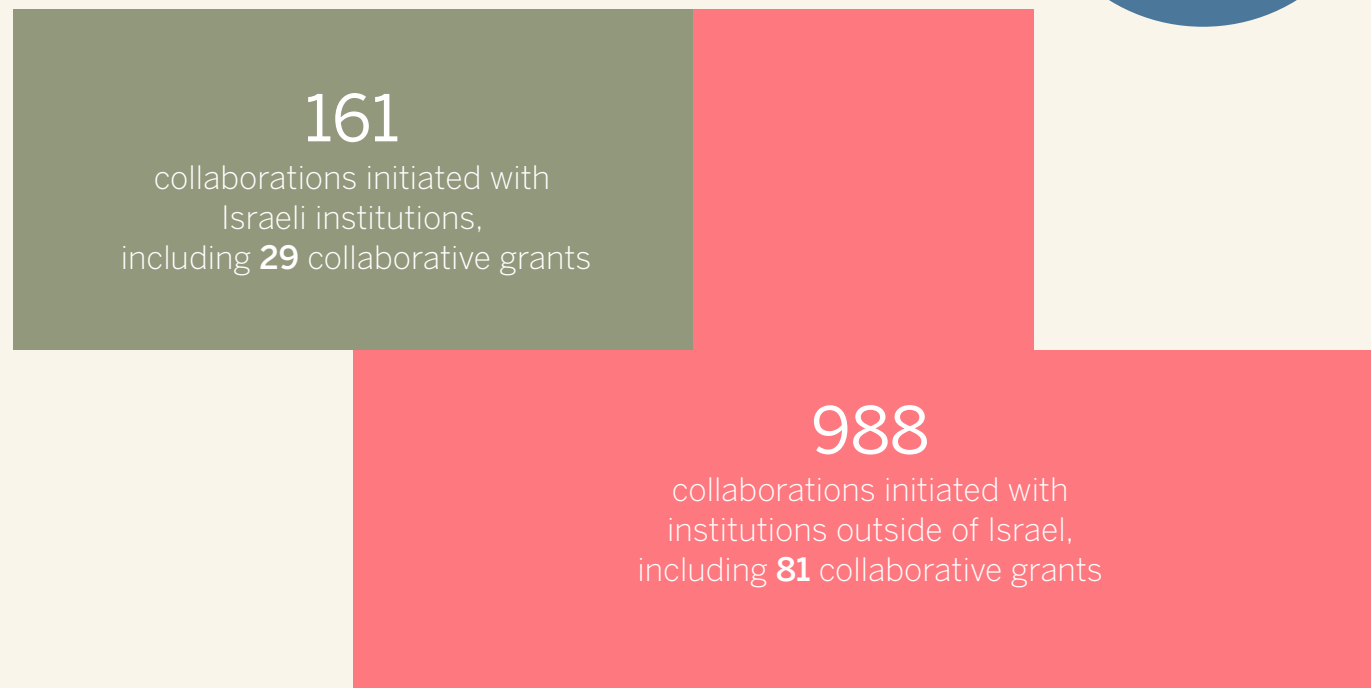

Research

January-December 2024