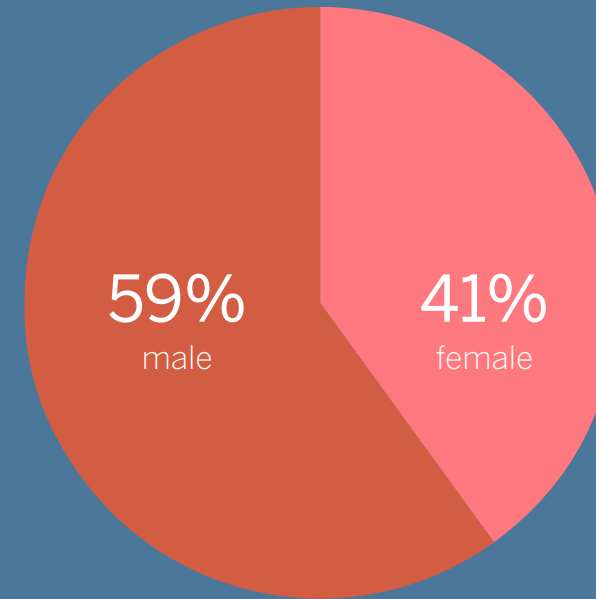

Alumni

350
startup companies
established by
Weizmann alumni
and postdocs

~900
Weizmann alumni
work at the Institute

Since the establishment of the graduate school in 1958